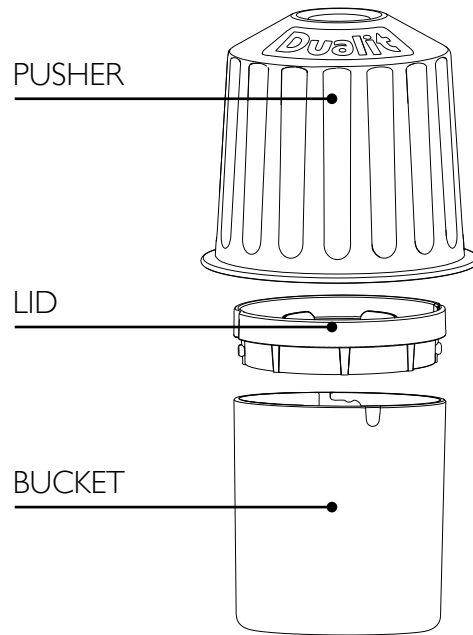

KNOW YOUR EcoPress™