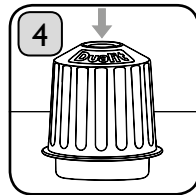

## HOW TO USE YOUR EcoPress<sup>™</sup>

Place the EcoPress<sup>™</sup> Bucket on a flat surface

Line up the markings on the Lid and Bucket and twist to lock in place

Place the used aluminium coffee capsule, foil side down, over the hole on the Lid