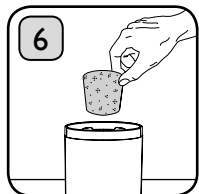

Remove the capsule