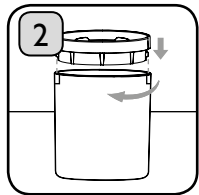

## HOW TO USE YOUR EcoPress<sup>™</sup>

Place the EcoPress<sup>™</sup> Bucket on a flat surface

Line up the markings on the Lid and Bucket and twist to lock in place

Place the used aluminium coffee capsule, foil side down, over the hole on the Lid